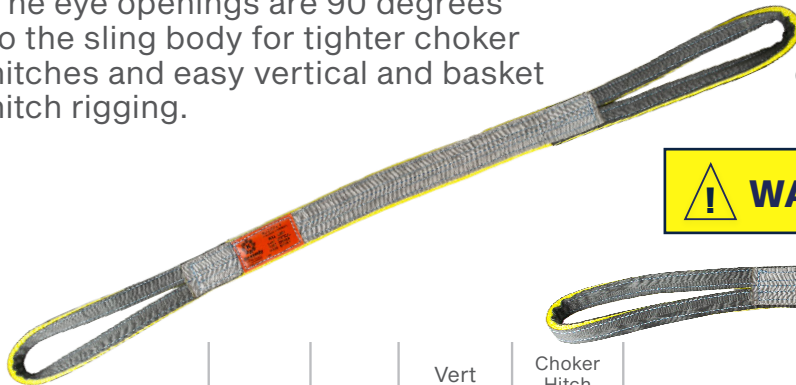

## TYPE 6 REVERSED EYE

An exceptionally durable sling that features full body and eye protection. The eye openings are 90 degrees to the sling body for tighter choker hitches and easy vertical and basket hitch rigging.

## TYPE 7 FLAT EYE

Flat eye slings have the same construction as Type 6, but with eyes in line with the sling body. These slings allow rigging through tight spaces and easy removal from under loads. Ideal for choker and basket hitches.

**! WARNING !** See page 12-14 for inspection and removal criteria

Stock #*	Width (")	Ply	Vert	Choker Hitch	Basket Hitch				Eye Width (")	Eye Length (")
					Degrees					
					90°	60°	45°	30°		
-1-92	2	1	3,200	2,550	6,400	5,500	4,500	3,200	1	9
-2-92	2	2	6,200	4,950	12,400	10,700	8,750	6,200	1	12
-3-92	2	3	8,200	6,600	16,400	14,100	11,550	8,200	1	12
-4-92	2	4	11,000	8,800	22,000	19,050	15,550	11,000	1	12
-1-93	3	1	4,600	3,650	9,200	7,950	6,500	4,600	1-1/2	12
-2-93	3	2	9,400	7,500	18,800	16,250	13,250	9,400	1-1/2	12
-3-93	3	3	12,300	9,800	24,600	21,300	17,350	12,300	1-3/4	12
-4-93	3	4	16,500	13,200	33,000	28,550	23,300	16,500	1-3/4	12
-1-94	4	1	6,200	4,950	12,400	10,700	8,750	6,200	1	12
-2-94	4	2	12,400	9,900	24,800	21,450	17,500	12,400	2	12
-3-94	4	3	16,500	13,200	33,000	28,350	23,250	16,500	2	18
-4-94	4	4	22,000	17,600	44,000	38,100	31,100	22,000	2	18
-1-96	6	1	9,400	7,500	18,800	16,250	13,250	9,400	1 1/2	12
-2-96	6	2	17,600	14,050	35,200	30,450	24,850	17,600	1 1/2	18
-3-96	6	3	24,700	19,800	49,400	42,450	34,800	24,700	3	24
-4-96	6	4	32,900	26,300	65,800	56,950	46,500	32,900	3	28