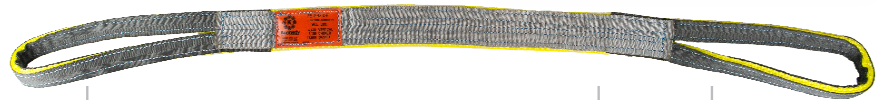

## TYPE 6 REVERSED EYE

An exceptionally durable sling that features full body and eye protection. The eye openings are 90 degrees to the sling body for tighter choker hitches and easy vertical and basket hitch rigging.

## TYPE 7 FLAT EYE

Flat eye slings have the same construction as Type 6, but with eyes in line with the sling body. These slings allow rigging through tight spaces and easy removal from under loads. Ideal for choker and basket hitches.

**! WARNING !** See page 12-14 for inspection and removal criteria

Stock #*	Width (")	Ply	Vert	Choker Hitch	Basket Hitch				Eye Width (")	Eye Length (")
					Degrees					
					90°	60°	45°	30°		
-1-92	2	1	3,200	2,550	6,400	5,500	4,500	3,200	1	9
-2-92	2	2	6,200	4,950	12,400	10,700	8,750	6,200	1	12
-3-92	2	3	8,200	6,600	16,400	14,100	11,550	8,200	1	12
-4-92	2	4	11,000	8,800	22,000	19,050	15,550	11,000	1	12
-1-93	3	1	4,600	3,650	9,200	7,950	6,500	4,600	1-1/2	12
-2-93	3	2	9,400	7,500	18,800	16,250	13,250	9,400	1-1/2	12
-3-93	3	3	12,300	9,800	24,600	21,300	17,350	12,300	1-3/4	12
-4-93	3	4	16,500	13,200	33,000	28,550	23,300	16,500	1-3/4	12
-1-94	4	1	6,200	4,950	12,400	10,700	8,750	6,200	1	12
-2-94	4	2	12,400	9,900	24,800	21,450	17,500	12,400	2	12
-3-94	4	3	16,500	13,200	33,000	28,350	23,250	16,500	2	18
-4-94	4	4	22,000	17,600	44,000	38,100	31,100	22,000	2	18
-1-96	6	1	9,400	7,500	18,800	16,250	13,250	9,400	1 1/2	12
-2-96	6	2	17,600	14,050	35,200	30,450	24,850	17,600	1 1/2	18
-3-96	6	3	24,700	19,800	49,400	42,450	34,800	24,700	3	24
-4-96	6	4	32,900	26,300	65,800	56,950	46,500	32,900	3	28